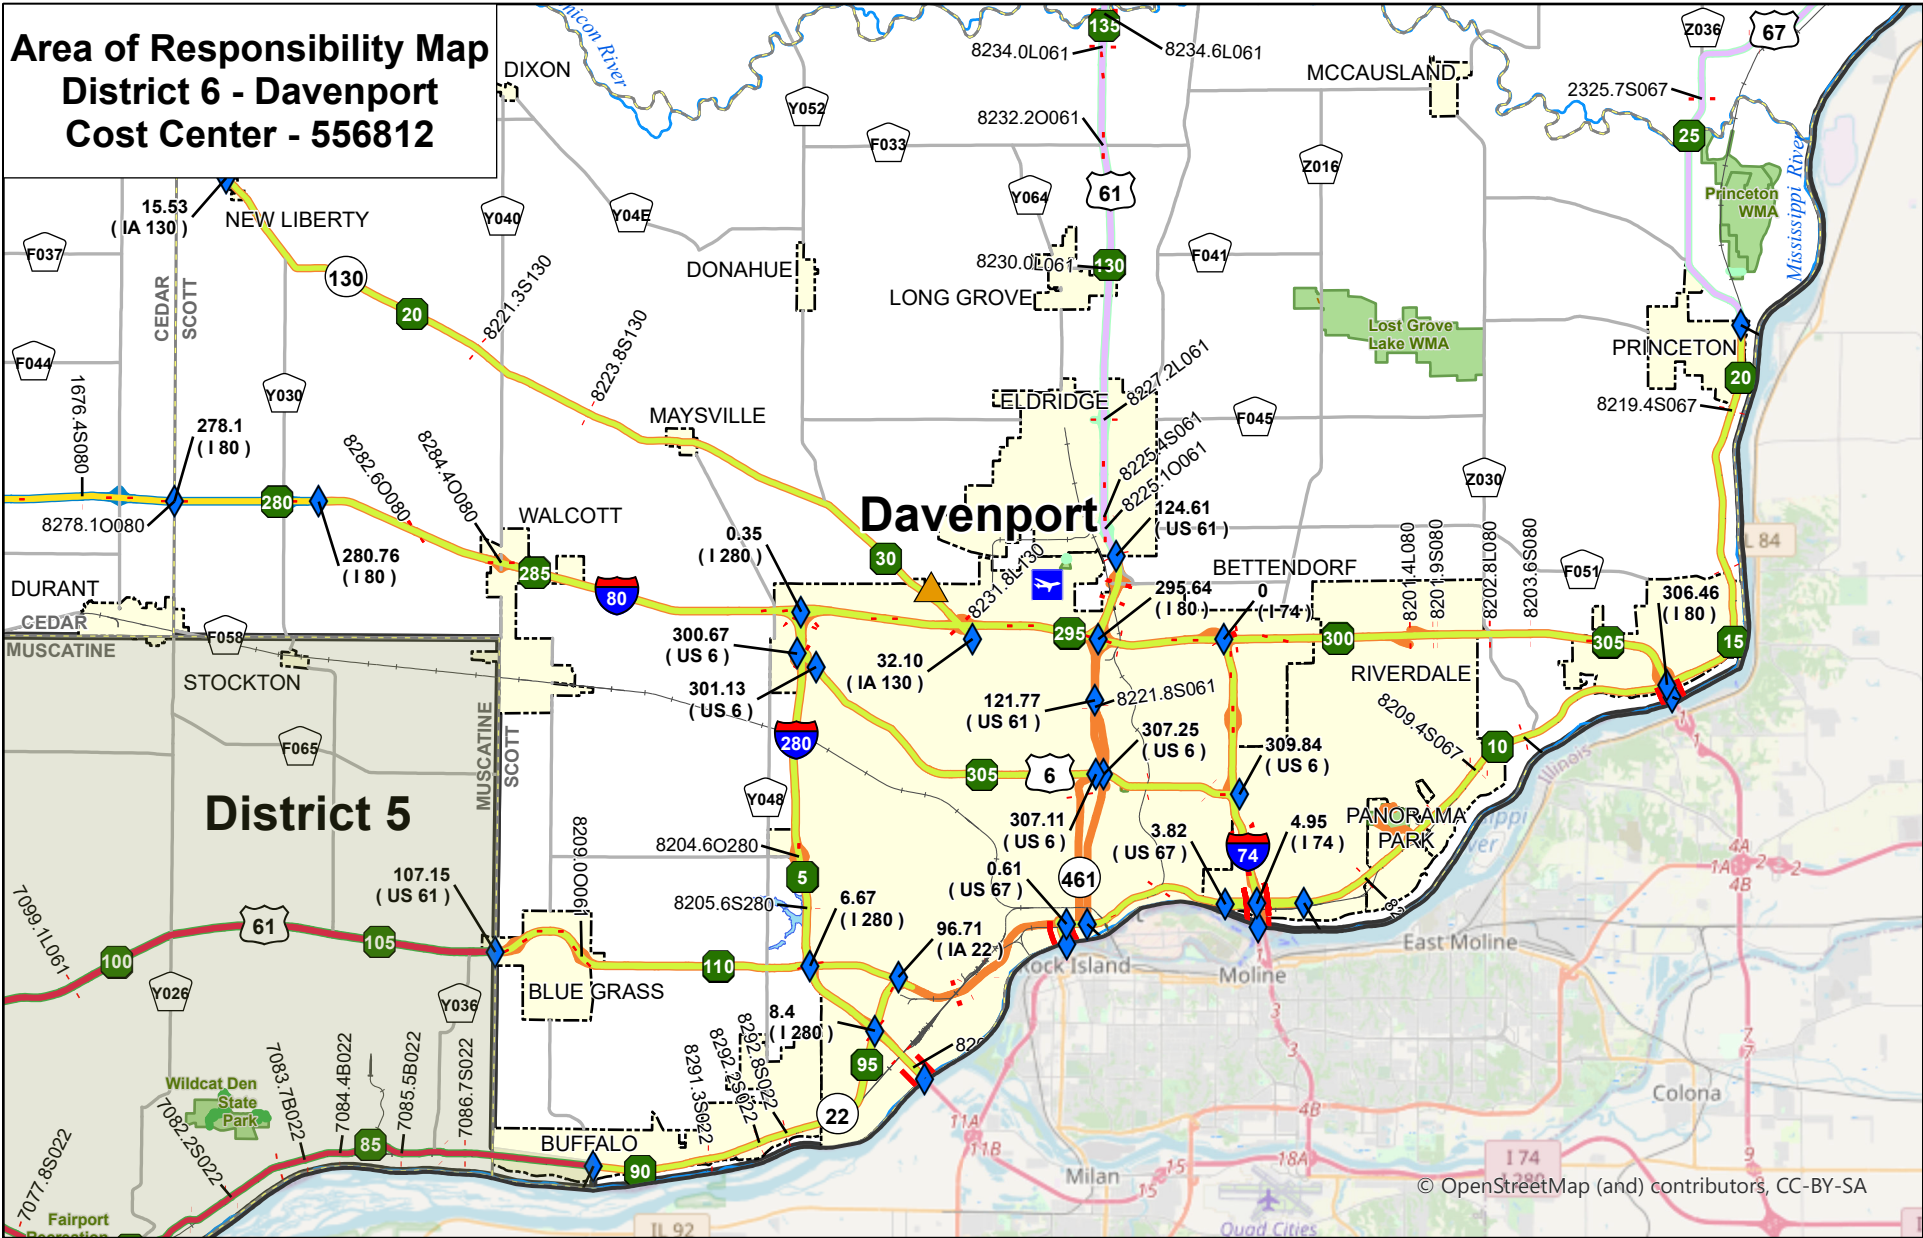

# Area of Responsibility Map District 6 - Davenport Cost Center - 556812

© OpenStreetMap (and) contributors, CC-BY-SA

0 2 4 8 12 Miles  
Reference Scale: 1:300,000  
As of August 30, 2021

W:\Highway\Maintenance\GIS\Projects\AreaResponsibilityMaps\GarageMaps\D6\Davenport.aprx

-  Bridges
-  Cost Center Milepost Breaks
-  Maintenance Garages

- Maintenance Districts**  
**District Number**
-  1
  -  2
  -  3
  -  4
  -  5
  -  6